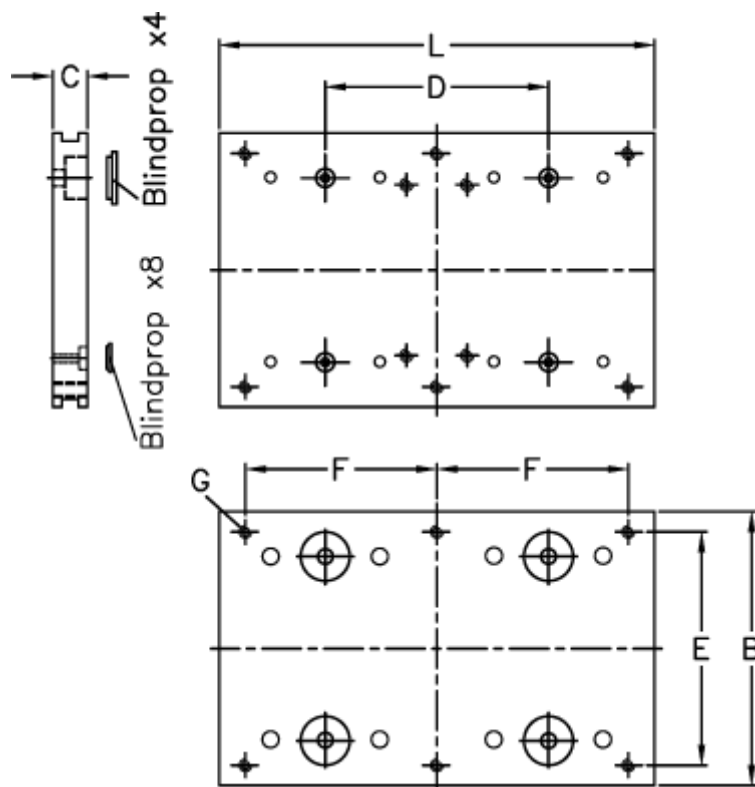

Article number: 057113050160

Description: Hepco GV3 carriage plate CP 50 25 L160

Measures

B	= 112
C	= 14.00
d	= 100
E	= 95
F	= 140
For bearing	= 25
For slide	= S/NS 50
L	= 160

Threaded hole G = 4 x M6